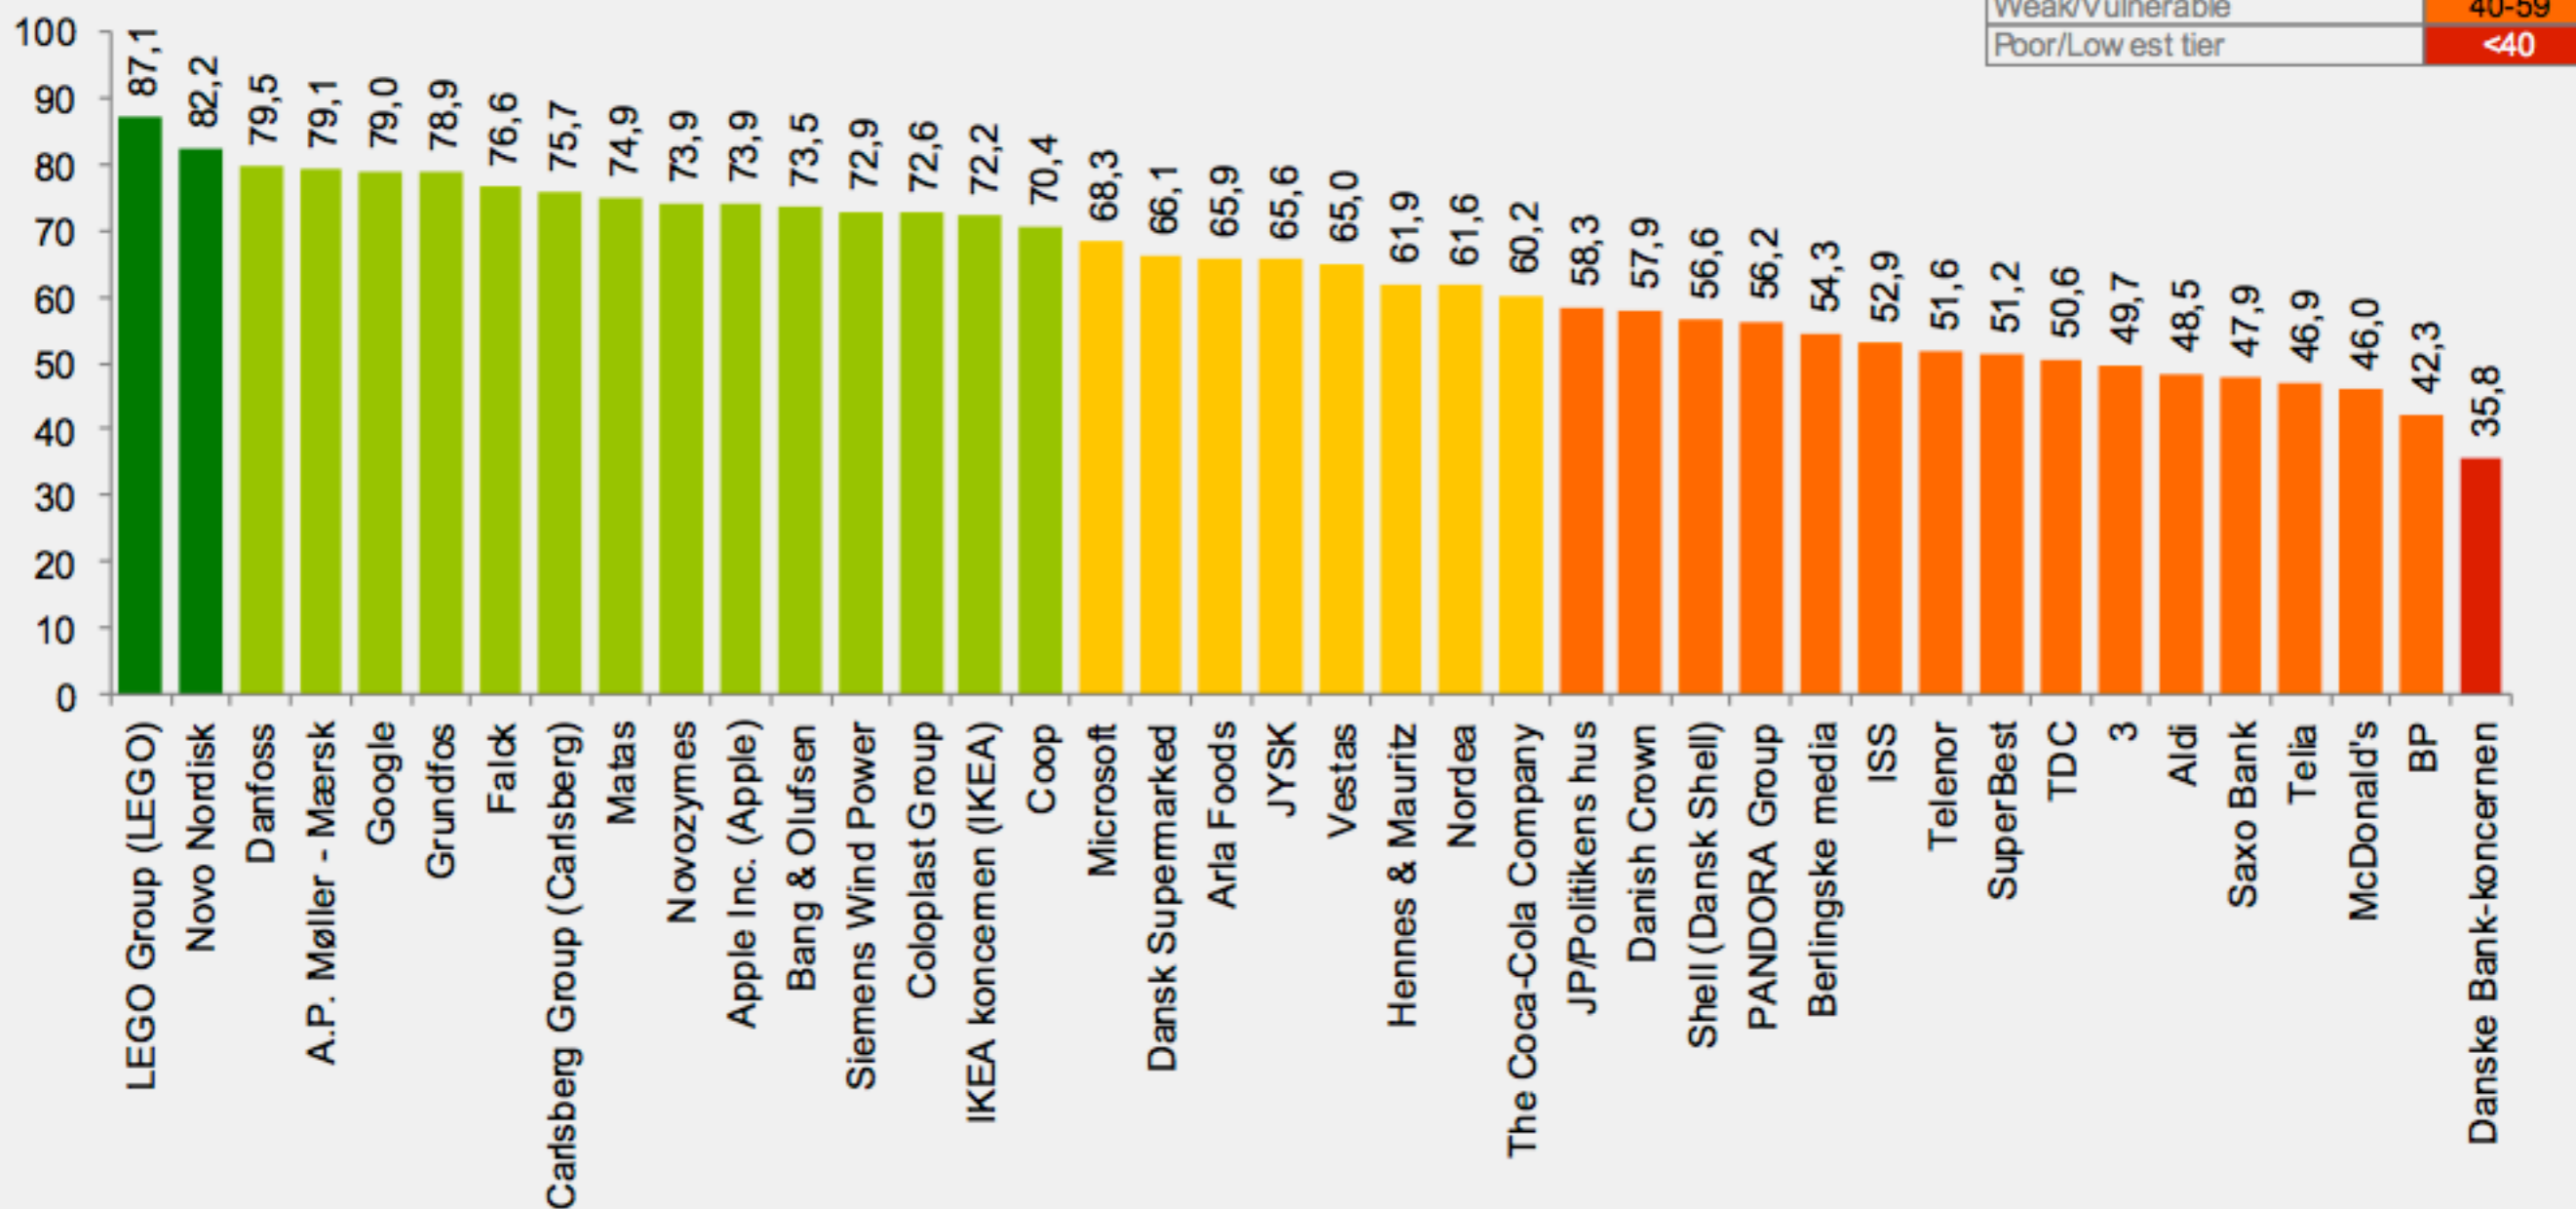

RepTrak™ Pulse

Denmark 2013

RepTrak™ Pulse Denmark 2013

n = 10.747